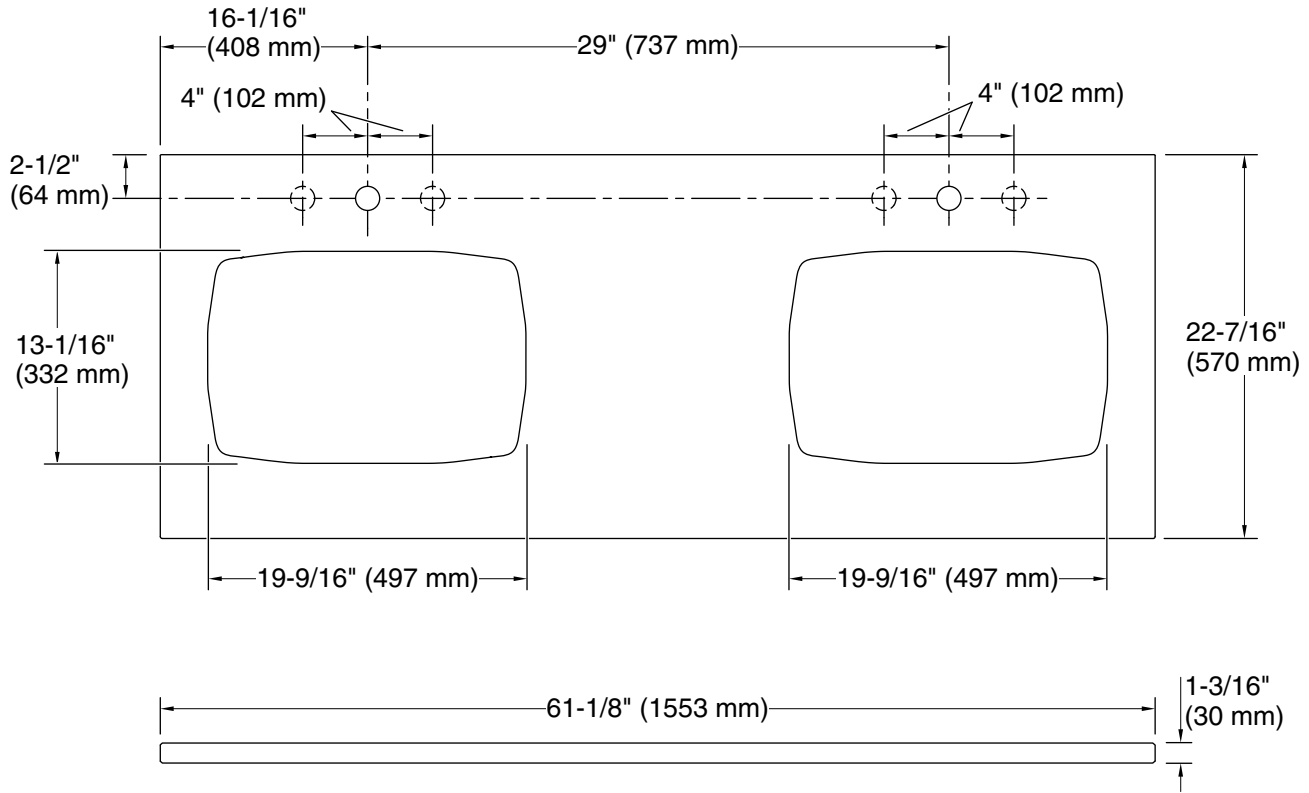

Material

- Silestone™ quartz

Installation

- Vanity top
- Single faucet hole with pilot holes for optional 8" (203 mm) widespread faucet configuration

Included Components

Additional Components:
Mounting Screws

Technical Information

All product dimensions are nominal.

Installation: Vanity top/ITB

Number of deck 1

holes:

Notes

Install this product according to the installation instructions.